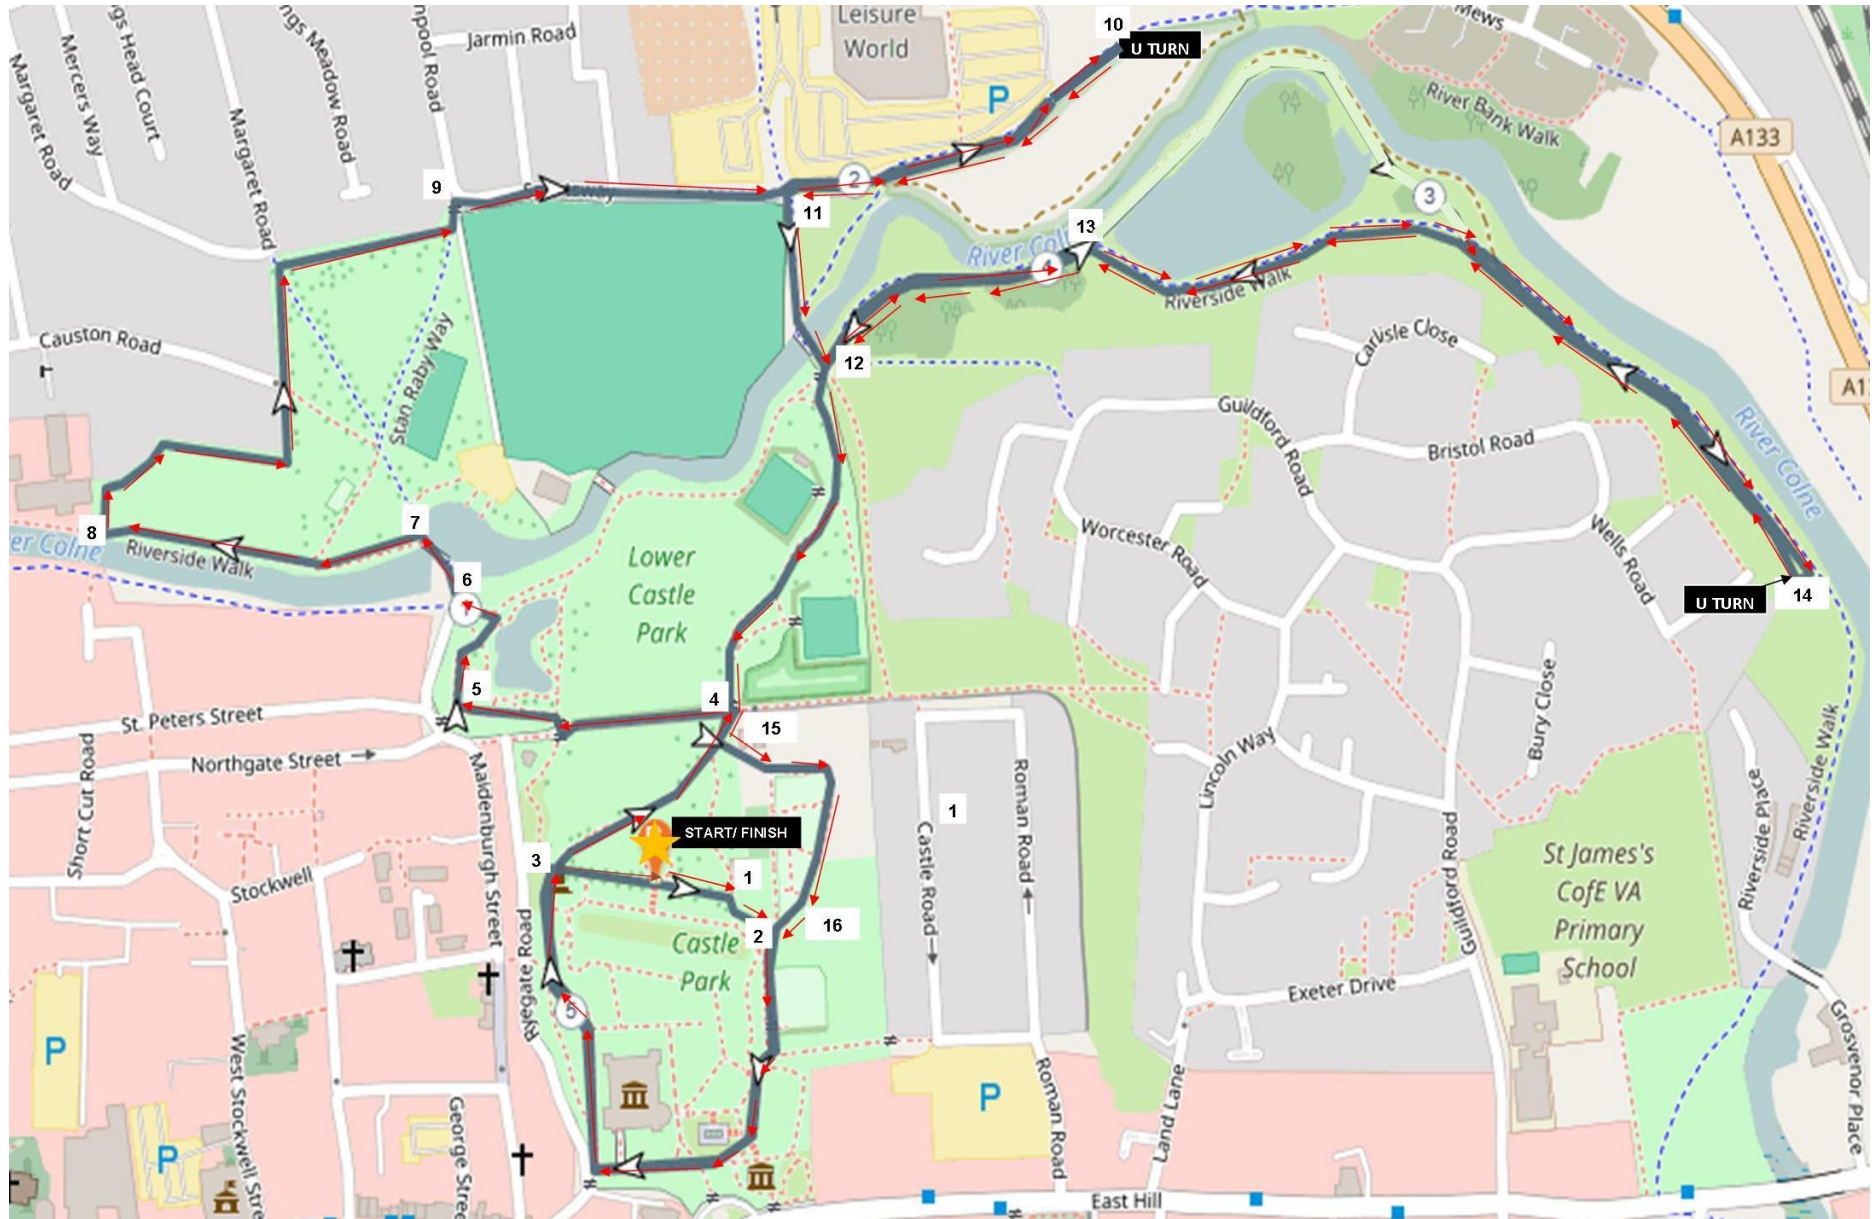

Comic Hero Run - 10km route

Comic Hero Run - 5km route

Comic Hero Run - 1km route