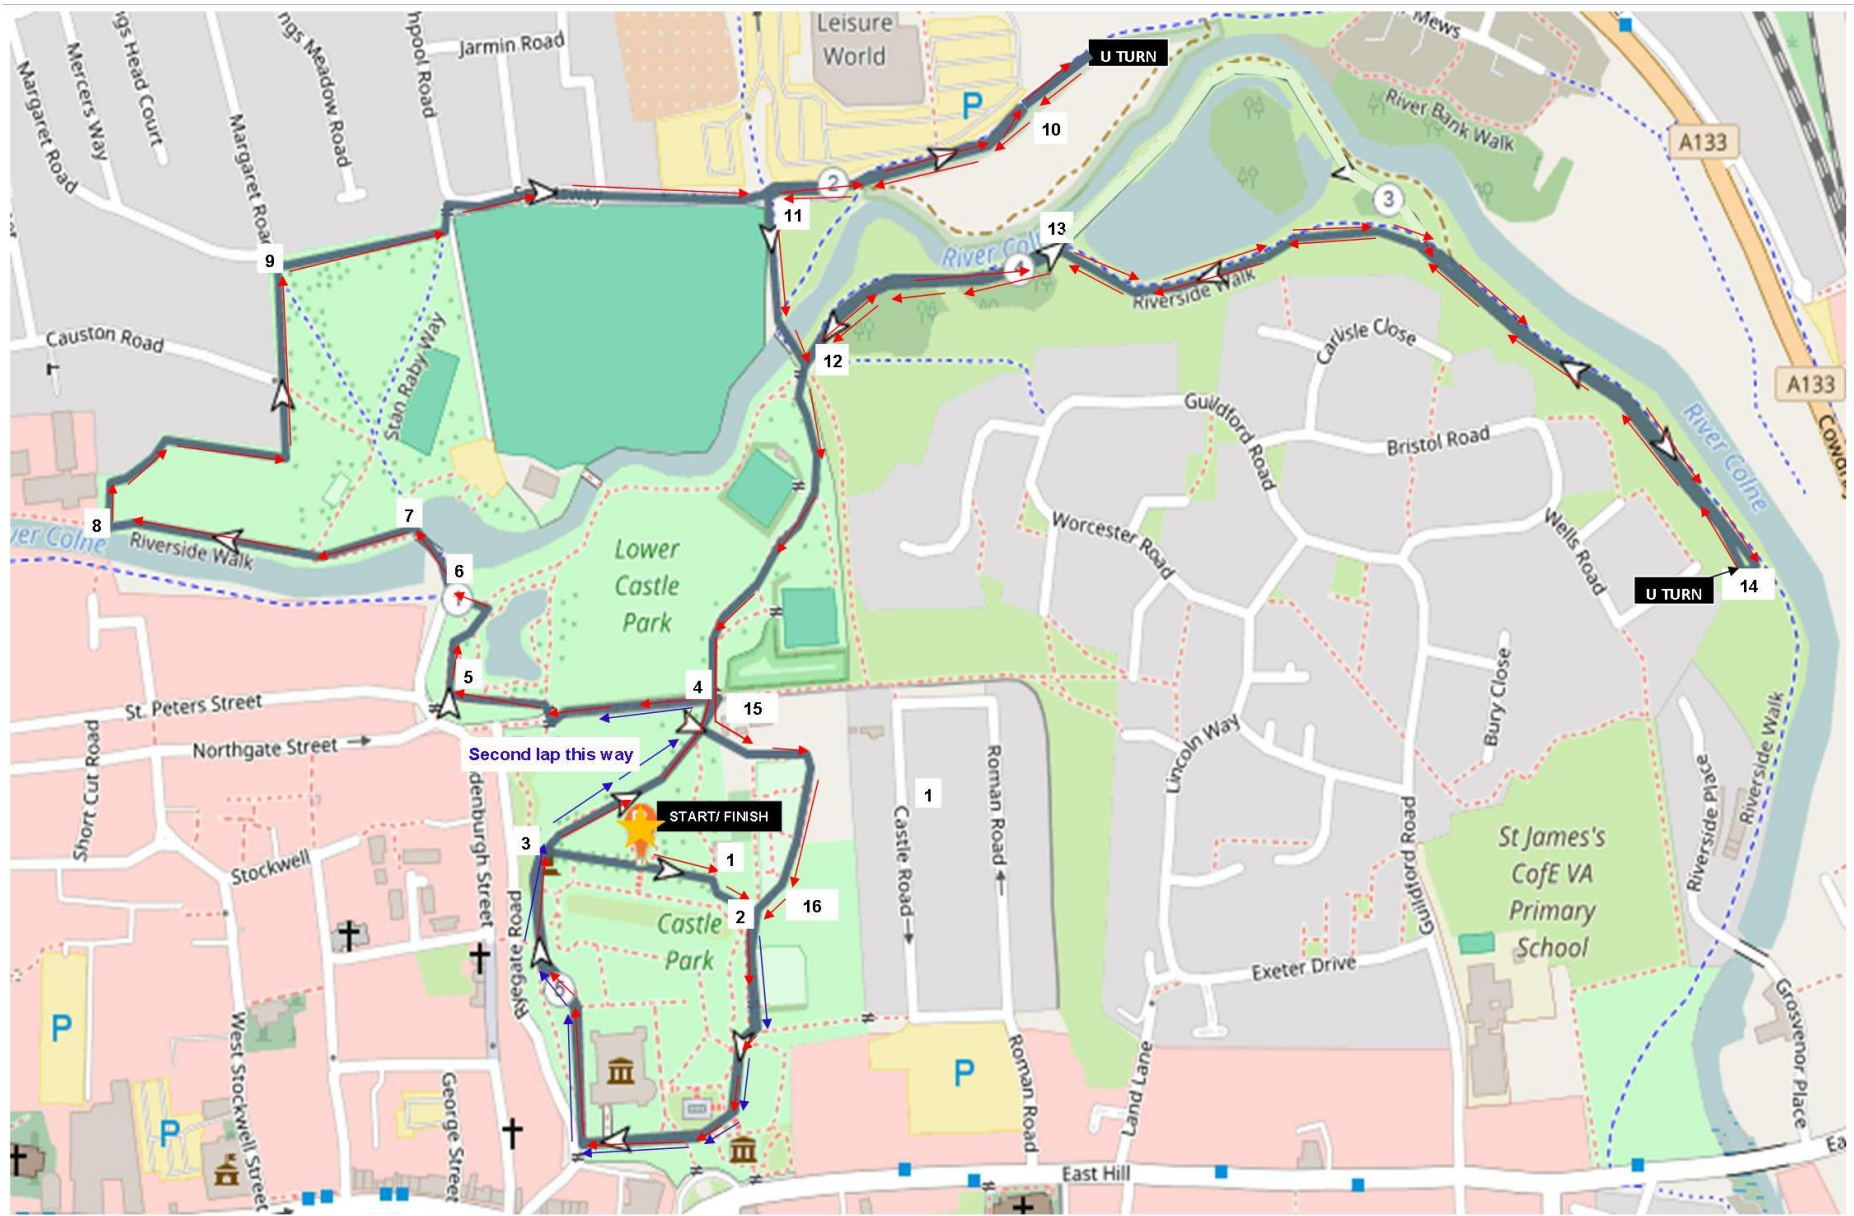

Comic Hero Run - 10km route

Comic Hero Run - 5km route

Comic Hero Run - 1km route